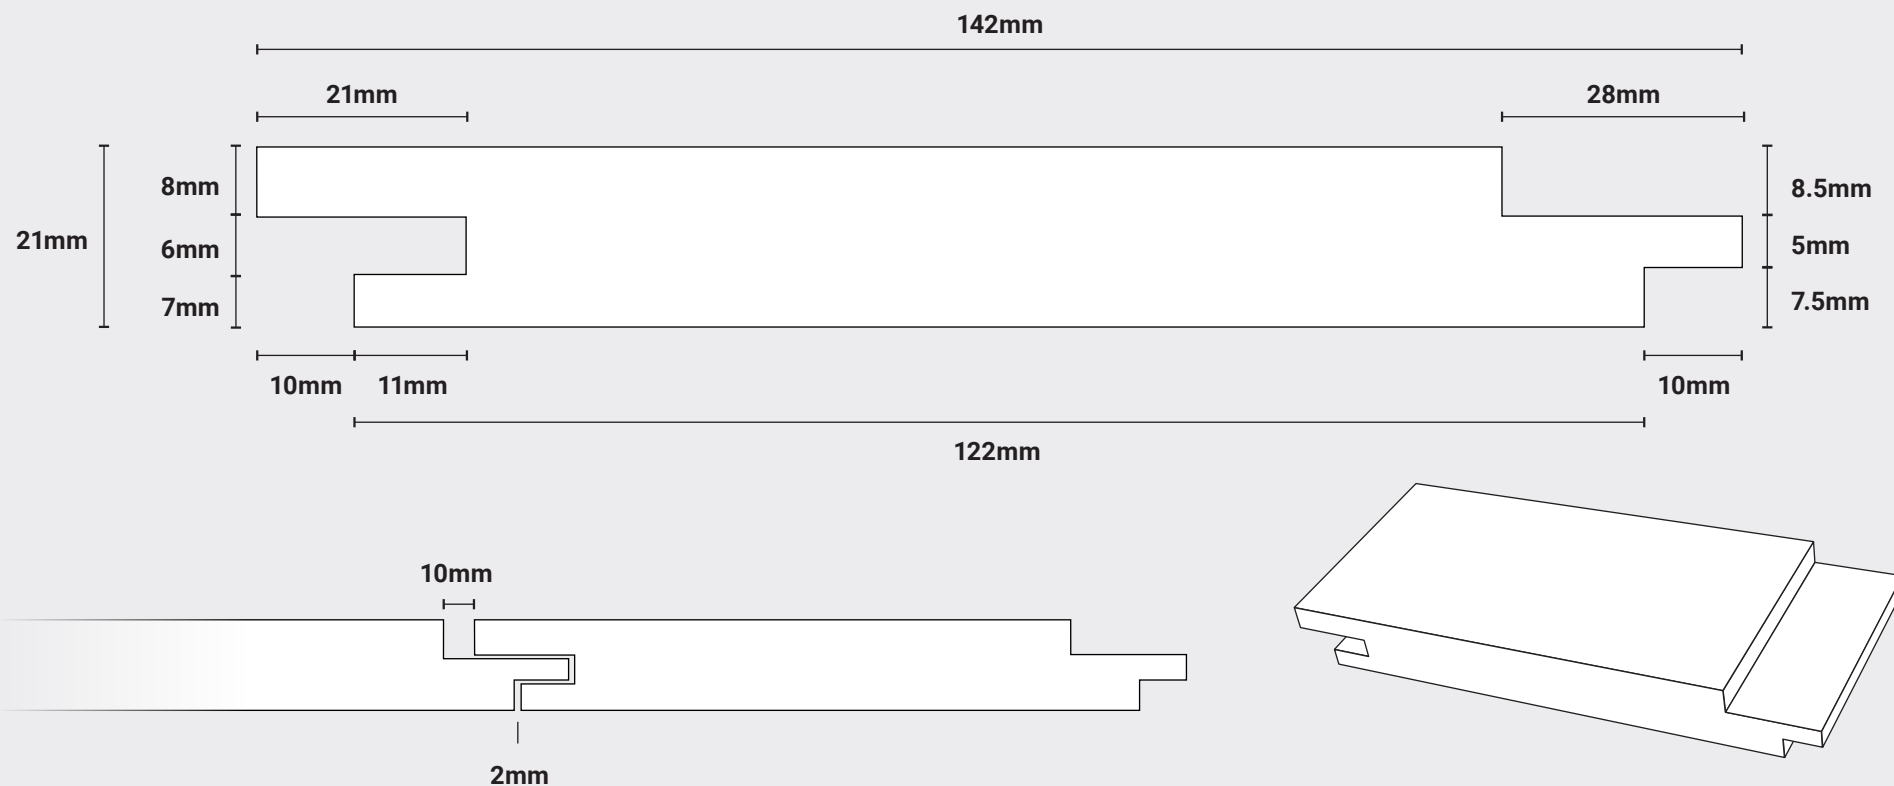

NOT TO SCALE

PT9ST (Stained Thermo)

Finished Size: 21mm x 142mm. Face Cover: 122mm Vertical

For further information please contact us: +44 (0)121 559 5511 sales@palmertimber.com
Palmer Timber Limited. Granville Works, Station Road, Cradley Heath, West Midlands B64 6PW

Palmer Timber reserves the right to alter dimensions and profile without prior notice